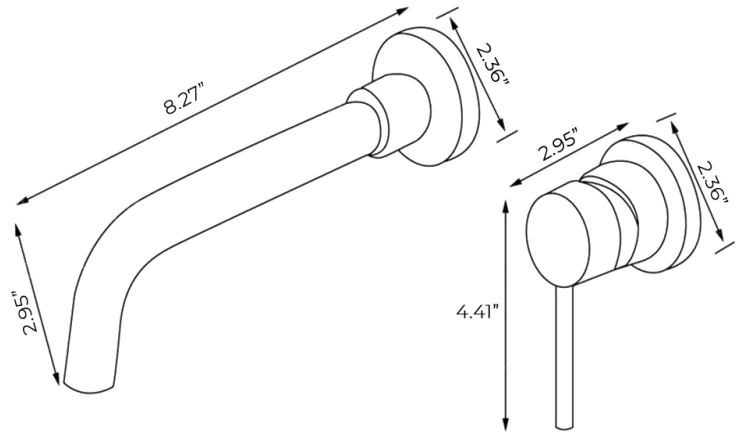

## FONTANA MILAN SINGLE LEVER WALL MOUNT BRUSHED NICKEL 8.27" (210MM) SINK FAUCET SPECS

**Size :**

**SPECS:**

- Installation Type: Wall Mounted
- Spout Material: Brass
- Handle Material: Zinc Alloy
- Number Of Holes: 2
- Number Of Handles: 1
- Swivel Spout: Yes
- Valve Included: Yes
- Valve Type: Ceramic Valve
- Drain Assembly Included: No
- Flow Rate: 1.2 GPM / 4.5 LPM
- Minimum required water pressure - 0.05 Mpa (0.5 bar)